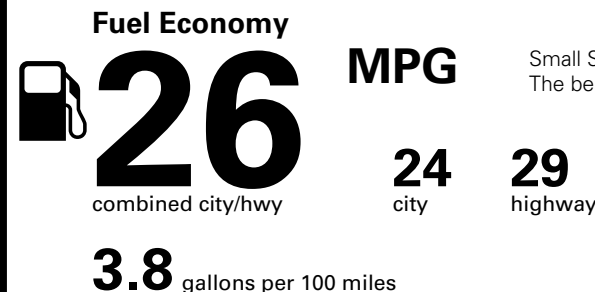

Fuel Economy and Environment

Gasoline Vehicle

Small SUVs range from 18 to 37 MPG. The best vehicle rates 136 MPGe.

You spend \$250 more in fuel costs over 5 years compared to the average new vehicle.

Annual fuel cost \$1,450