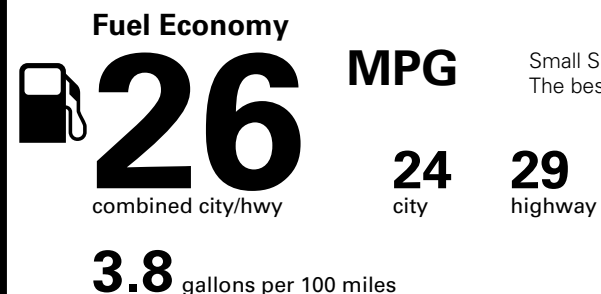

Fuel Economy and Environment

Gasoline Vehicle

Small SUVs range from 18 to 120 MPG. The best vehicle rates 136 MPGe.

You spend \$250 more in fuel costs over 5 years compared to the average new vehicle.

Annual fuel cost \$1,450