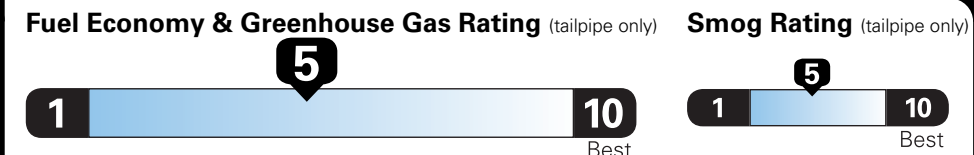

Fuel Economy and Environment

Gasoline Vehicle

Small SUVs range from 18 to 37 MPG. The best vehicle rates 136 MPGe.

You spend \$250 more in fuel costs over 5 years compared to the average new vehicle.

Annual fuel cost \$1,450