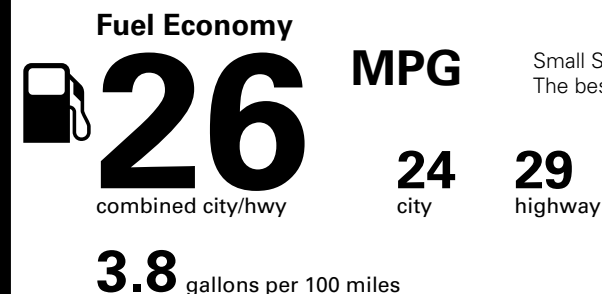

Fuel Economy and Environment

Gasoline Vehicle

Small SUVs range from 18 to 37 MPG. The best vehicle rates 136 MPGe.

You spend \$250 more in fuel costs over 5 years compared to the average new vehicle.

Annual fuel cost \$1,450