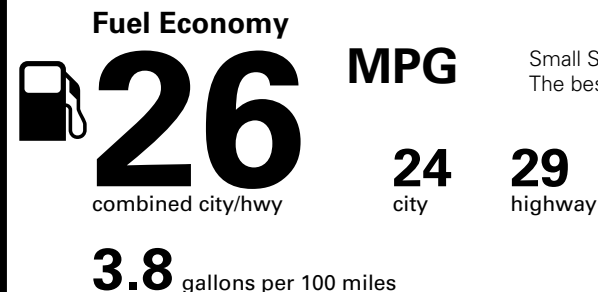

Fuel Economy and Environment

Gasoline Vehicle

Small SUVs range from 18 to 120 MPG. The best vehicle rates 136 MPGe.

You spend \$250 more in fuel costs over 5 years compared to the average new vehicle.

Annual fuel cost \$1,450