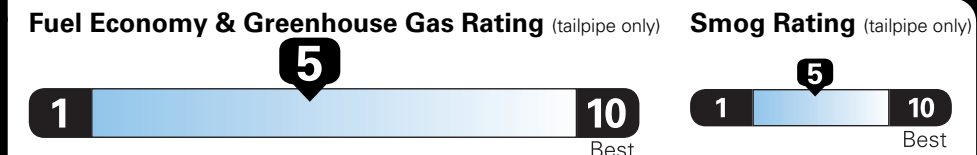

This vehicle emits 341 grams CO₂ per mile. The best emits 0 grams per mile (tailpipe only). Producing and distributing fuel also create emissions; learn more at fuelconomy.gov.

Actual results will vary for many reasons, including driving conditions and how you drive and maintain your vehicle. The average new vehicle gets 27 MPG and costs $7,000 to fuel over 5 years. Cost estimates are based on 15,000 miles per year at $2.55 per gallon. MPGe is miles per gasoline gallon equivalent. Vehicle emissions are a significant cause of climate change and smog.

fuelconomy.gov

Calculate personalized estimates and compare vehicles

10-year 100,000-mile LIMITED POWERTRAIN WARRANTY

10 YEAR /100,000 MILE POWERTRAIN
7 YEAR /100,000 MILE ANTI-CORROSION/PERFORATION
5 YEAR /60,000 MILE BUMPER-TO-BUMPER
5 YEAR /UNLIMITED MILE ROADSIDE ASSISTANCE

Parts Content Information

For vehicles in this carline:
U.S./Canadian Major Sources of Parts Content: Foreign Parts Content:
0% **JAPAN 99%**

For this vehicle:
Final Assembly Point: **OKAZAKI, JAPAN**
Country of Origin: **JAPAN**
Engine: **JAPAN**
Transmission: **JAPAN**

Note: Parts content does not include final assembly, distribution, or other non-parts costs.

GOVERNMENT 5-STAR SAFETY RATINGS

Overall Vehicle Score ★★★★★
Based on the combined ratings of frontal, side and rollover. Should ONLY be compared to other vehicles of similar size and weight.

Frontal Crash ★★★★★
Driver Passenger
Based on the risk of injury in a frontal impact. Should ONLY be compared to other vehicles of similar size and weight.

Side Crash ★★★★★
Front seat Rear seat
Based on the risk of injury in a side impact.

Rollover ★★★★★
Based on the risk of rollover in a single-vehicle crash.

Star ratings range from 1 to 5 stars (★★★★★) with 5 being the highest. Source: National Highway Traffic Safety Administration (NHTSA).

www.safercar.gov or 1-888-327-4236

Cumulative Accessory Weight is 73.3 lbs* Method of Transport: TRUCK
Plant/Port of Entry: BALTIMORE, MD **VIN : JA4AZ3A33KZ015735**
Route Code : TBR

Gasoline, license and title fees, applicable federal, state and local taxes and dealer and distributor installed options and accessories are not included in the manufacturer's suggested retail price. This label has been applied to this vehicle pursuant to federal law and cannot be moved or altered prior to delivery to the ultimate purchaser.

Cumulative Accessory Weight is 73.3 lbs*