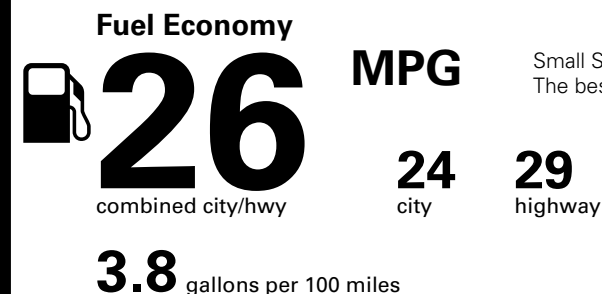

Additional Equipment

Full Tank of Gas	INCLUDED
Convenience Package	$1,000.00
- Power glass sunroof with sunshade and tilt feature - Blind Spot Warning (BSW) with Lane Change Assist (LCA) and Rear Cross Traffic Alert (RCTA) - Power folding side-view mirrors	
Towing Package	$495.00
- Tow hitch - Trailer tow wire harness	
Cargo Mat Package	$150.00
- Cargo net - Cargo mat - Third row floor mat	
Accy Tonneau Cover	$190.00
Accy Wheel Locks	$65.00
Accy Front and Rear Mudguards	$155.00
Accy Carpeted Floor Mats and Portfolio	$135.00

MSRP*:	$27,695.00
Total Additional Equipment:	$2,190.00
Subtotal:	$29,885.00
Destination/Handling:	$1,045.00
Total MSRP*:	$30,930.00

*MSRP (Manufacturer's Suggested Retail Price)

Visit us at www.mitsubishicars.com

EPA DOT Fuel Economy and Environment

Gasoline Vehicle

Small SUVs range from 18 to 120 MPG. The best vehicle rates 136 MPGe.

You spend $250 more in fuel costs over 5 years compared to the average new vehicle.

Annual fuel cost $1,450