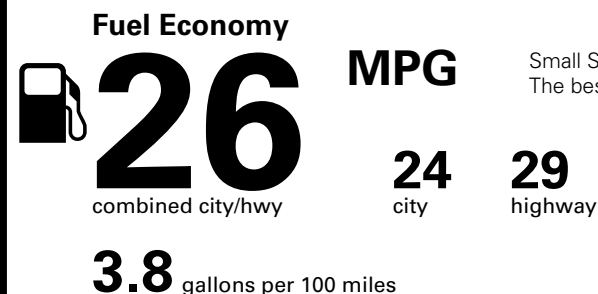

- Blind Spot Warning (BSW) with Lane Change Assist (LCA) Rear Cross Traffic Alert (RCTA)
- Hill Start Assist (HSA)
- Anti-lock Braking System (ABS) with Electronic Brakeforce Distribution (EBD) and Brake Assist
- Electric parking brake w/ auto hold
- Active Stability Control (ASC)
- Traction Control Logic (TCL)
- Tire Pressure Monitoring System (TPMS)
- Side curtain airbags
- Front seat-mounted side airbags
- Driver's knee airbag
- Advanced dual-stage front airbags
- Three-point seatbelts and head restraints for all seating positions
- Adjustable front shoulder belts with pretensioner
- LATCH child-restraint system
- Child safety rear door locks
- Anti-theft alarm system
- Anti-theft engine immobilizer
- RISE body construction

Additional Equipment

Full Tank of Gas	INCLUDED
Premium Package	$2,000.00
- Power glass sunroof with sunshade and tilt feature 710W Rockford Fosgate® premium audio system with 9 speakers - Multi-view camera system - LED high and low beam headlights - LED fog lights - Heated steering wheel	
Accy Wheel Locks	$65.00
Accy Carpeted Floor Mats and Portfolio	$135.00
All Weather Package	$195.00
- All weather floor mats (4) - Cargo tray	

MSRP*:	$29,095.00
Total Additional Equipment:	$2,395.00
Subtotal:	$31,490.00
Destination/Handling:	$1,045.00
Total MSRP*:	$32,535.00

*MSRP (Manufacturer's Suggested Retail Price)

Visit us at www.mitsubishicars.com

Fuel Economy and Environment

Gasoline Vehicle

Small SUVs range from 18 to 120 MPG. The best vehicle rates 136 MPGe.

You spend $250 more in fuel costs over 5 years compared to the average new vehicle.

Annual fuel cost $1,450