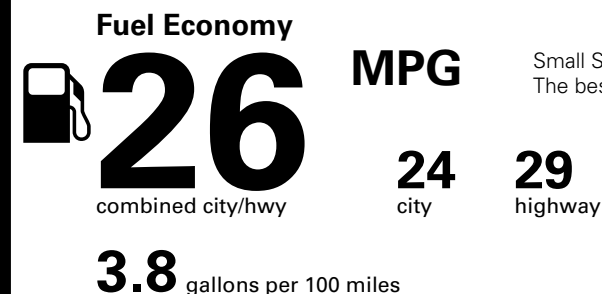

Visit us at www.mitsubishicars.com

Fuel Economy and Environment

Gasoline Vehicle

Small SUVs range from 18 to 37 MPG. The best vehicle rates 136 MPGe.

You spend \$250 more in fuel costs over 5 years compared to the average new vehicle.