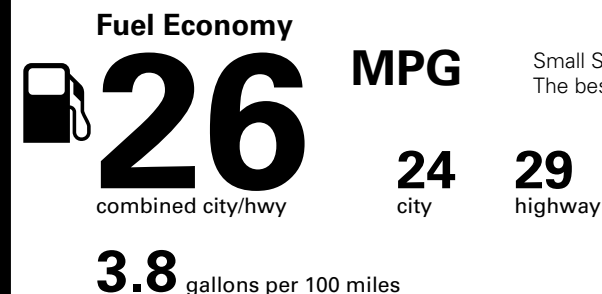

Additional Equipment

Full Tank of Gas	INCLUDED
Premium Package	$2,000.00
- Power glass sunroof with sunshade and tilt feature 710W Rockford Fosgate® premium audio system with 9 speakers - Multi-view camera system - LED high and low beam headlights - LED fog lights - Heated steering wheel	
Accy Carpeted Floor Mats and Portfolio	$135.00
Popular Equipment Value Package	$540.00
- Wheel locks - Body side moldings - Cargo mat - Cargo net - Third row floor mat - Front and rear mudguards - Aluminum/leather shift knob	

MSRP*:	$29,095.00
Total Additional Equipment:	$2,675.00
Subtotal:	$31,770.00
Destination/Handling:	$995.00
Total MSRP*:	$32,765.00

*MSRP (Manufacturer's Suggested Retail Price)

Visit us at www.mitsubishicars.com

EPA DOT Fuel Economy and Environment

Gasoline Vehicle

Small SUVs range from 18 to 37 MPG. The best vehicle rates 136 MPGe.

You spend $250 more in fuel costs over 5 years compared to the average new vehicle.

Annual fuel cost $1,450