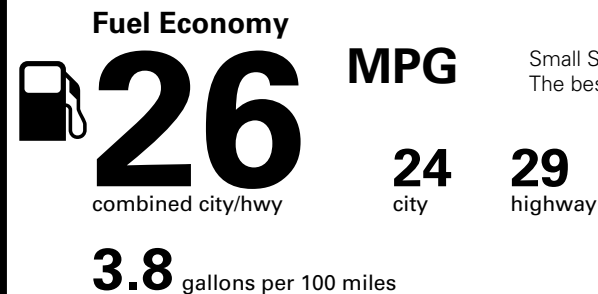

Fuel Economy and Environment

Gasoline Vehicle

You spend \$250
more in fuel costs over 5 years compared to the average new vehicle.

Annual fuel cost \$1,450

Actual results will vary for many reasons, including driving conditions and how you drive and maintain your vehicle. The average new vehicle gets 27 MPG and costs \$7,000 to fuel over 5 years. Cost estimates are based on 15,000 miles per year at \$2.55 per gallon. MPGe is miles per gasoline gallon equivalent. Vehicle emissions are a significant cause of climate change and smog.