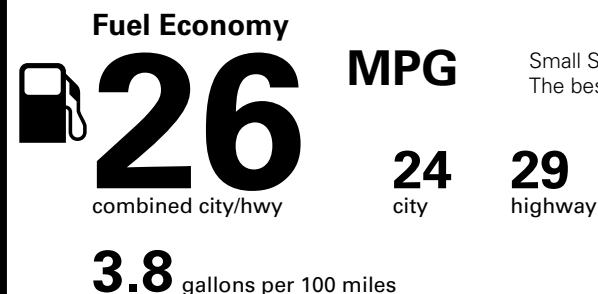

Additional Equipment

Full Tank of Gas	INCLUDED
Premium Package	$2,000.00
- Power glass sunroof with sunshade and tilt feature 710W Rockford Fosgate® premium audio system with 9 speakers - Multi-view camera system - LED high and low beam headlights - LED fog lights - Heated steering wheel	
Accy Tonneau Cover	$190.00
Accy Carpeted Floor Mats and Portfolio	$135.00
Popular Equipment Value Package	$540.00
- Wheel locks - Body side moldings - Cargo mat - Cargo net - Third row floor mat - Front and rear mudguards - Aluminum/leather shift knob	

	MSRP*: $29,095.00
Total Additional Equipment:	$2,865.00
Subtotal:	$31,960.00
Destination/Handling:	$995.00
Total MSRP*:	$32,955.00

*MSRP (Manufacturer's Suggested Retail Price)

Visit us at www.mitsubishicars.com

Fuel Economy and Environment

Gasoline Vehicle

Small SUVs range from 18 to 37 MPG. The best vehicle rates 136 MPGe.

You spend $250 more in fuel costs over 5 years compared to the average new vehicle.

Annual fuel cost $1,450