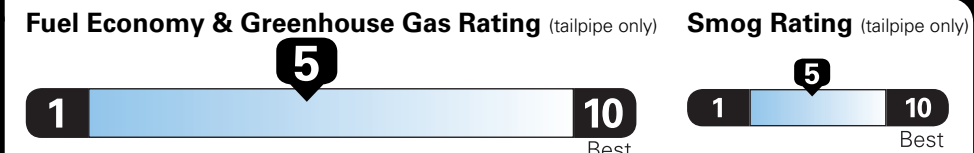

Fuel Economy and Environment

Gasoline Vehicle

Small SUVs range from 18 to 37 MPG. The best vehicle rates 136 MPGe.

You spend \$250 more in fuel costs over 5 years compared to the average new vehicle.

Annual fuel cost \$1,400