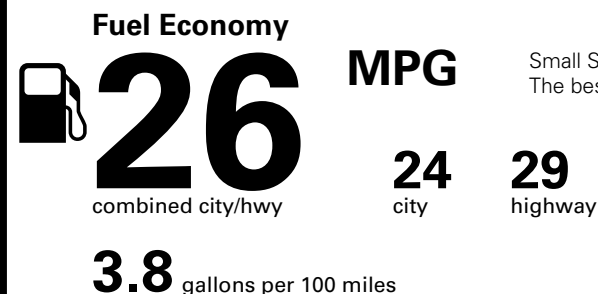

Fuel Economy and Environment

Gasoline Vehicle

Small SUVs range from 18 to 37 MPG. The best vehicle rates 136 MPGe.

You spend \$250 more in fuel costs over 5 years compared to the average new vehicle.

Annual fuel cost \$1,400