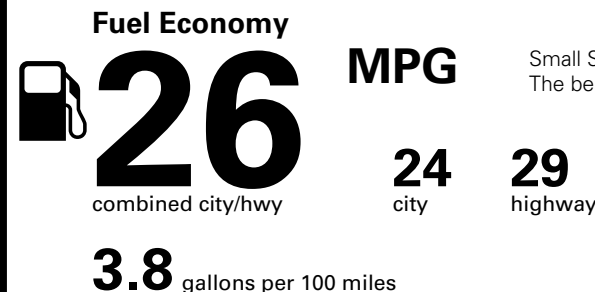

Safety & Security

- Blind Spot Warning (BSW) with Lane Change Assist (LCA) Rear Cross Traffic Alert (RCTA)
- Hill Start Assist (HSA)
- Anti-lock Braking System (ABS) with Electronic Brakeforce Distribution (EBD) and Brake Assist
- Electric parking brake w/ auto hold
- Active Stability Control (ASC)
- Traction Control Logic (TCL)
- Tire Pressure Monitoring System (TPMS)
- Side curtain airbags
- Front seat-mounted side airbags
- Driver's knee airbag
- Advanced dual-stage front airbags
- Three-point seatbelts and head restraints for all seating positions
- Adjustable front shoulder belts with pretensioner
- LATCH child-restraint system
- Child safety rear door locks
- Anti-theft alarm system
- Anti-theft engine immobilizer
- RISE body construction

Additional Equipment

Full Tank of Gas	INCLUDED
Accy Tonneau Cover	$190.00
Accy Carpeted Floor Mats and Portfolio	$135.00
All Weather Package	$195.00
- All weather floor mats (4) - Cargo tray	
Accy LED Fog Lights	$350.00
Popular Equipment Value Package	$305.00
- Wheel locks - Front and rear mudguards - Body side moldings - Aluminum/leather shift knob	

MSRP*	$29,095.00
Total Additional Equipment:	$1,175.00
Subtotal:	$30,270.00
Destination/Handling:	$1,095.00
Total MSRP*:	$31,365.00

*MSRP (Manufacturer's Suggested Retail Price)

Visit us at www.mitsubishicars.com

Fuel Economy and Environment

Gasoline Vehicle

Small SUVs range from 18 to 120 MPG. The best vehicle rates 136 MPGe.

You spend $250
more in fuel costs over 5 years compared to the average new vehicle.

Annual fuel COST
$1,450