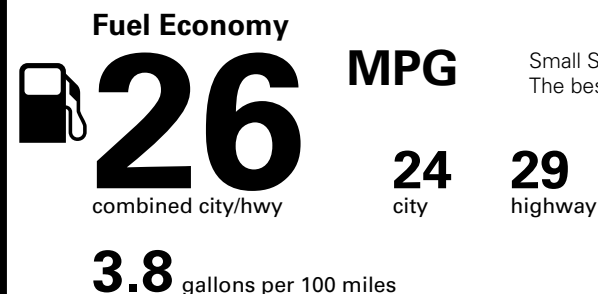

*MSRP (Manufacturer's Suggested Retail Price)

Visit us at www.mitsubishicars.com

Fuel Economy and Environment

Gasoline Vehicle

Small SUVs range from 18 to 120 MPG. The best vehicle rates 136 MPGe.

You spend \$250
 more in fuel costs over 5 years compared to the average new vehicle.