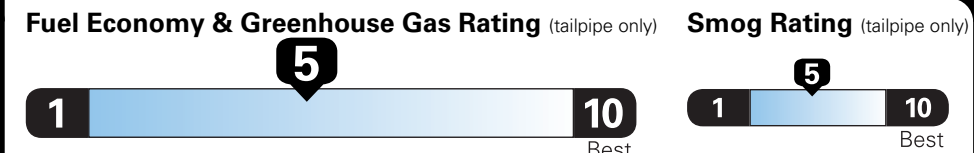

This vehicle emits 341 grams CO₂ per mile. The best emits 0 grams per mile (tailpipe only). Producing and distributing fuel also create emissions; learn more at fuelconomy.gov.

Actual results will vary for many reasons, including driving conditions and how you drive and maintain your vehicle. The average new vehicle gets 27 MPG and costs $7,000 to fuel over 5 years. Cost estimates are based on 15,000 miles per year at $2.55 per gallon. MPGe is miles per gasoline gallon equivalent. Vehicle emissions are a significant cause of climate change and smog.

fuelconomy.gov

Calculate personalized estimates and compare vehicles

Smartphone QR Code™

10-year
100,000-mile
LIMITED POWERTRAIN WARRANTY

10 YEAR /100,000 MILE POWERTRAIN
7 YEAR /100,000 MILE ANTI-CORROSION/PERFORATION

5 YEAR /60,000 MILE BUMPER-TO-BUMPER
5 YEAR /UNLIMITED MILE ROADSIDE ASSISTANCE

*See participating Retailer for Limited Warranty and Roadside Assistance terms and conditions.

Parts Content Information

For vehicles in this carline:
U.S./Canadian Major Sources of Parts Content: Foreign Parts Content:
0% **JAPAN 99%**

For this vehicle:
Final Assembly Point: **OKAZAKI, JAPAN**
Country of Origin: **JAPAN**
Engine: **JAPAN**
Transmission: **JAPAN**

Note: Parts content does not include final assembly, distribution, or other non-parts costs.

GOVERNMENT 5-STAR SAFETY RATINGS

Overall Vehicle Score ★★★★★
Based on the combined ratings of frontal, side and rollover. Should ONLY be compared to other vehicles of similar size and weight.

Frontal Crash	Driver	★★★★★
	Passenger	★★★★★

Based on the risk of injury in a frontal impact. Should ONLY be compared to other vehicles of similar size and weight.

Side Crash	Front seat	★★★★★
	Rear seat	★★★★★

Based on the risk of injury in a side impact.

Rollover ★★★★★
Based on the risk of rollover in a single-vehicle crash.

Star ratings range from 1 to 5 stars (★★★★★) with 5 being the highest.
Source: National Highway Traffic Safety Administration (NHTSA).
www.safercar.gov or 1-888-327-4236

Cumulative Accessory Weight is 17.7 lbs

Method of Transport: TRUCK
Plant/Port of Entry: BALTIMORE, MD

VIN : JA4AZ3A37KZ055316
Route Code : TAR

Gasoline, license and title fees, applicable federal, state and local taxes and dealer and distributor installed options and accessories are not included in the manufacturer's suggested retail price. This label has been applied to this vehicle pursuant to federal law and cannot be moved or altered prior to delivery to the ultimate purchaser.

Cumulative Accessory Weight is 17.7 lbs