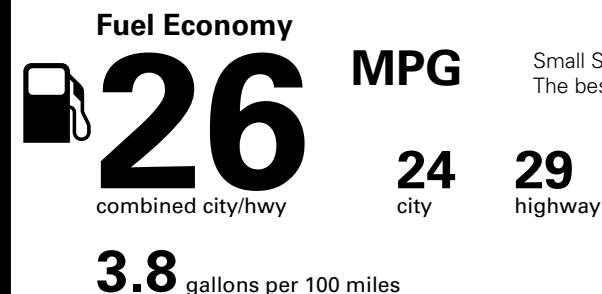

Visit us at www.mitsubishicars.com

Fuel Economy and Environment

Gasoline Vehicle

Small SUVs range from 16 to 120 MPG. The best vehicle rates 136 MPGe.

You spend \$250 more in fuel costs over 5 years compared to the average new vehicle.