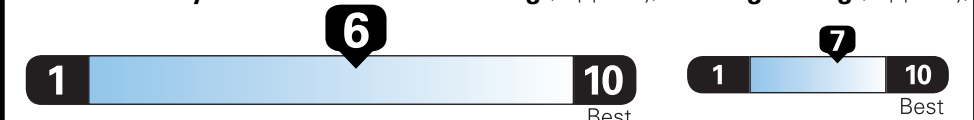

Visit us at www.mitsubishicars.com

Fuel Economy and Environment

Gasoline Vehicle

Fuel Economy
26 MPG
 combined city/hwy
24 city
29 highway
3.8 gallons per 100 miles
 These estimates reflect new EPA methods beginning with 2017 models.

Small SUVs range from 18 to 34 MPG. The best vehicle rates 119 MPGe.

You save \$0
in fuel costs over 5 years
 compared to the average new vehicle.

Annual fuel cost \$1,400

Fuel Economy & Greenhouse Gas Rating (tailpipe only) **Smog Rating** (tailpipe only)