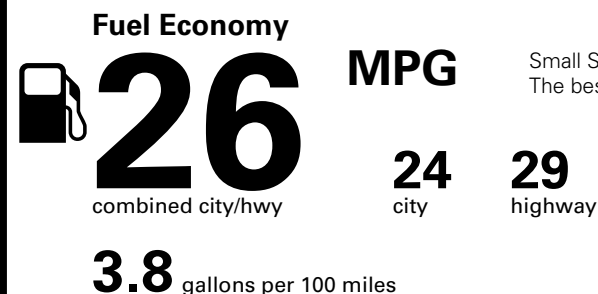

Fuel Economy and Environment

Gasoline Vehicle

Small SUVs range from 18 to 37 MPG. The best vehicle rates 136 MPGe.

You spend \$250 more in fuel costs over 5 years compared to the average new vehicle.

Annual fuel COST \$1,450