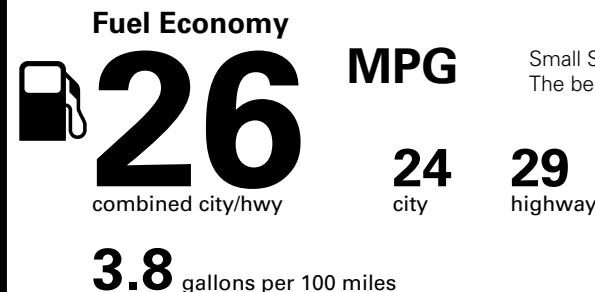

Additional Equipment

Full Tank of Gas	INCLUDED
Premium Package	$2,000.00
- Power glass sunroof with sunshade and tilt feature 710W Rockford Fosgate® premium audio system with 9 speakers - Multi-view camera system - LED high and low beam headlights - LED fog lights - Heated steering wheel	
Protection Package	$495.00
- Rear bumper step protector - Scuff plates - Tailgate protector	
Cargo Mat Package	$150.00
- Cargo mat - Cargo net - Third row floor mat	
Accy Tonneau Cover	$190.00
Accy Wheel Locks	$65.00
Accy Front and Rear Mudguards	$155.00
Accy Hood Emblem	$85.00
Accy Carpeted Floor Mats and Portfolio	$135.00

	MSRP*: $29,095.00
Total Additional Equipment:	$3,275.00
Subtotal:	$32,370.00
Destination/Handling:	$1,045.00
Total MSRP*:	$33,415.00

*MSRP (Manufacturer's Suggested Retail Price)

Visit us at www.mitsubishicars.com

Fuel Economy and Environment

Gasoline Vehicle

Small SUVs range from 18 to 37 MPG. The best vehicle rates 136 MPGe.

You spend $250 more in fuel costs over 5 years compared to the average new vehicle.

Annual fuel COST $1,450