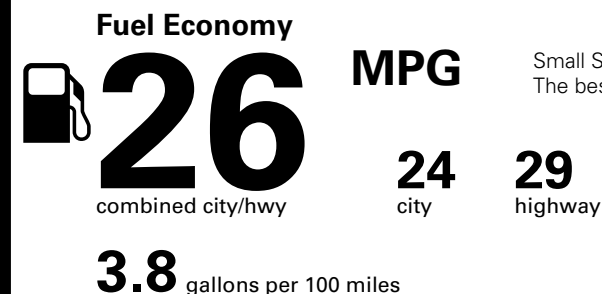

Fuel Economy and Environment

Gasoline Vehicle

Small SUVs range from 18 to 34 MPG. The best vehicle rates 136 MPGe.

You spend \$250 more in fuel costs over 5 years compared to the average new vehicle.

Annual fuel cost \$1,400