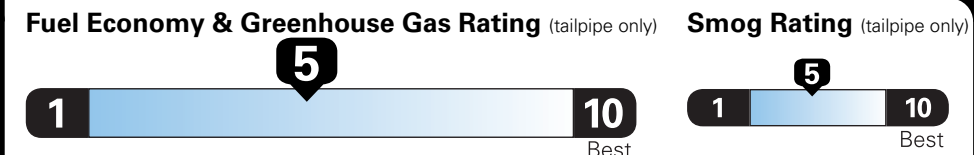

Fuel Economy and Environment

Gasoline Vehicle

Small SUVs range from 18 to 34 MPG. The best vehicle rates 136 MPGe.

You spend \$250 more in fuel costs over 5 years compared to the average new vehicle.

Annual fuel cost \$1,400