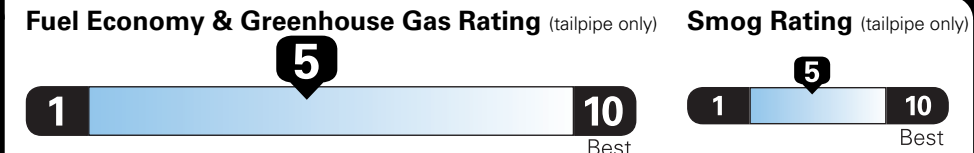

Fuel Economy and Environment

Gasoline Vehicle

Small SUVs range from 18 to 37 MPG. The best vehicle rates 136 MPGe.

You spend \$250 more in fuel costs over 5 years compared to the average new vehicle.

Annual fuel cost \$1,450