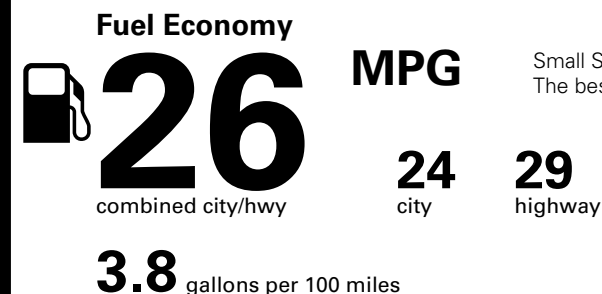

Fuel Economy and Environment

Gasoline Vehicle

Small SUVs range from 18 to 37 MPG. The best vehicle rates 136 MPGe.

You spend \$250 more in fuel costs over 5 years compared to the average new vehicle.

Annual fuel COST
\$1,450