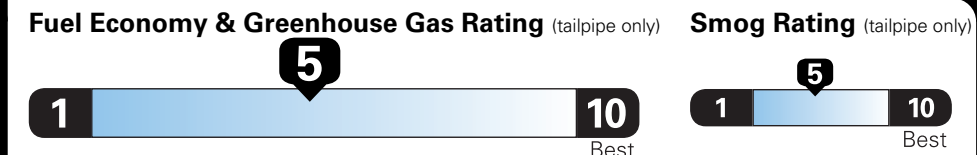

Fuel Economy and Environment

Gasoline Vehicle

Small SUVs range from 16 to 120 MPG. The best vehicle rates 136 MPGe.

You spend \$250 more in fuel costs over 5 years compared to the average new vehicle.

Annual fuel cost \$1,550