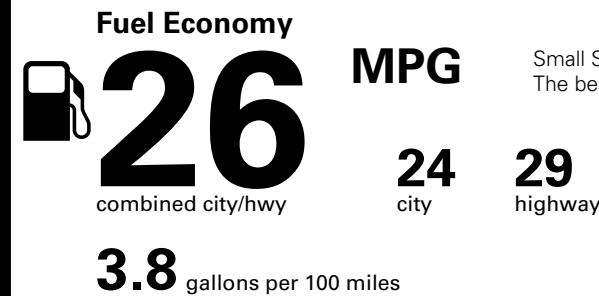

Fuel Economy and Environment

Gasoline Vehicle

Small SUVs range from 16 to 120 MPG. The best vehicle rates 136 MPGe.

You spend \$250 more in fuel costs over 5 years compared to the average new vehicle.

Annual fuel cost \$1,550