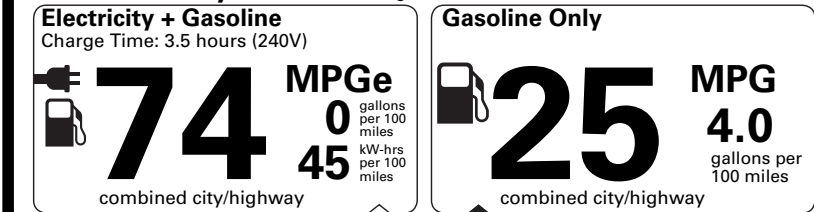

- Electric parking brake w/ auto hold
- Anti-lock Braking System (ABS) with Electronic Brakeforce Distribution (EBD) and Brake Assist (BA)
- Traction Control Logic (TCL)
- Active Stability Control (ASC)
- Hill Start Assist (HSA)
- Tire Pressure Monitoring System (TPMS)
- Adaptive Cruise Control (ACC)
- Automatic High Beam (AHB) headlights
- Forward Collision Mitigation (FCM)
- Lane Departure Warning (LDW)
- Blind Spot Warning (BSW) with Rear Cross Traffic Alert (RCTA) and Lane Change Assist (LCA)
- Advanced dual-stage SRS front airbags
- Front seat-mounted side airbags
- Side curtain airbags
- Driver's knee airbag
- LATCH child-restraint system
- Child safety rear door locks
- Anti-theft alarm system
- RISE body construction

Additional Equipment

Full Tank of Gas	INCLUDED
Entertainment Package	$1,695.00
■ Rear Seat DVD Player, Remote Control, Infrared Wireless Headphones	
Protection Package	$495.00
■ Rear Bumper Step Protector	
■ Scuff Plates	
■ Tailgate Protector	
Accy Tonneau Cover	$190.00
Accy Body Graphics	$285.00
Accy Hood Emblem	$85.00
Accy Carpeted Floor Mats and Portfolio	$135.00

MSRP*:	$40,295.00
Total Additional Equipment:	$2,885.00
Subtotal:	$43,180.00
Destination/Handling:	$995.00
Total MSRP*:	$44,175.00

*MSRP (Manufacturer's Suggested Retail Price)

Visit us at www.mitsubishicars.com

EPA DOT Fuel Economy and Environment

Fuel Economy Small SUVs range from 18 to 37 MPGe. The best vehicle rates 136 MPGe.

You save $1,000
in fuel costs over 5 years compared to the average new vehicle.