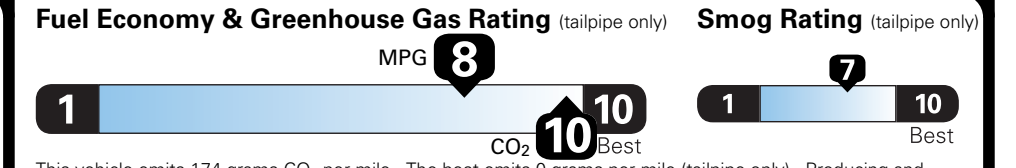

Actual results will vary for many reasons, including driving conditions and how you drive and maintain your vehicle. The average new vehicle gets 27 MPG and costs $6,750 to fuel over 5 years. Cost estimates are based on 15,000 miles per year at $2.40 per gallon and $0.13 per kW-hr. This is a dual fueled automobile. MPGe is miles per gasoline gallon equivalent. Vehicle emissions are a significant cause of climate change and smog.

fueleconomy.gov

Calculate personalized estimates and compare vehicles

10-year 100,000-mile LIMITED POWERTRAIN WARRANTY

10 YEAR /100,000 MILE POWERTRAIN
7 YEAR /100,000 MILE ANTI-CORROSION/PERFORATION
5 YEAR /60,000 MILE BUMPER-TO-BUMPER
5 YEAR /UNLIMITED MILE ROADSIDE ASSISTANCE

Parts Content Information

For vehicles in this carline:
U.S./Canadian Major Sources of Parts Content: Foreign Parts Content:
1% JAPAN 95%

For this vehicle:
Final Assembly Point: **OKAZAKI, JAPAN**
Country of Origin: **JAPAN**
Engine: **JAPAN**
Transmission: **JAPAN**

Note: Parts content does not include final assembly, distribution, or other non-parts costs.

GOVERNMENT 5-STAR SAFETY RATINGS

This vehicle has not been rated by the government for overall vehicle score, frontal crash, side crash, or rollover risk.

Source: National Highway Traffic Safety Administration (NHTSA).
www.safercar.gov or 1-888-327-4236