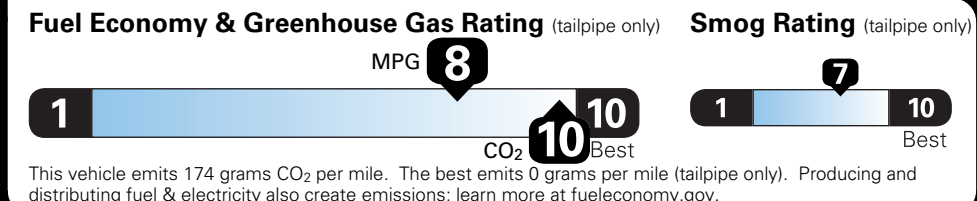

EPA DOT Fuel Economy and Environment

Plug-In Hybrid Vehicle
 Electricity-Gasoline

Fuel Economy Small SUVs range from 18 to 37 MPGe. The best vehicle rates 136 MPGe.

You save \$1,000
 in fuel costs over 5 years compared to the average new vehicle.

Annual fuel cost \$1,150

Actual results will vary for many reasons, including driving conditions and how you drive and maintain your vehicle. The average new vehicle gets 27 MPG and costs \$6,750 to fuel over 5 years. Cost estimates are based on 15,000 miles per year at \$2.40 per gallon and \$0.13 per kW-hr. This is a dual fueled automobile. MPGe is miles per gasoline gallon equivalent. Vehicle emissions are a significant cause of climate change and smog.