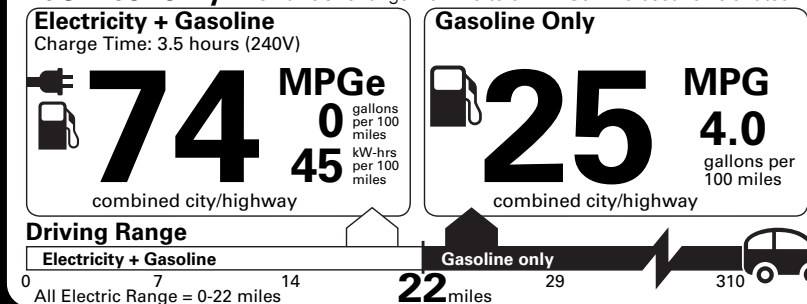

EPA DOT Fuel Economy and Environment

Plug-In Hybrid Vehicle
 Electricity-Gasoline

Fuel Economy Small SUVs range from 18 to 37 MPGe. The best vehicle rates 136 MPGe.

You save \$1,000
 in fuel costs over 5 years compared to the average new vehicle.