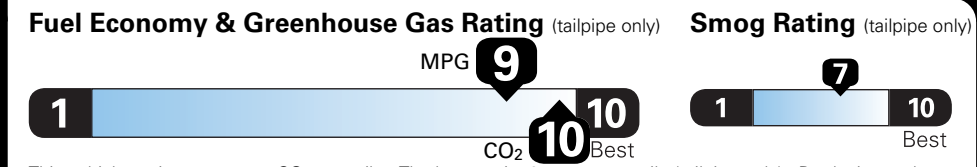

EPA DOT Fuel Economy and Environment

Fuel Economy Small SUVs range from 18 to 120 MPGe. The best vehicle rates 136 MPGe.

You save \$1,000
 in fuel costs over 5 years compared to the average new vehicle.

Annual fuel cost \$1,200

Actual results will vary for many reasons, including driving conditions and how you drive and maintain your vehicle. The average new vehicle gets 27 MPG and costs \$7,000 to fuel over 5 years. Cost estimates are based on 15,000 miles per year at \$2.55 per gallon and \$0.13 per kW-hr. This is a dual fueled automobile. MPGe is miles per gasoline gallon equivalent. Vehicle emissions are a significant cause of climate change and smog.