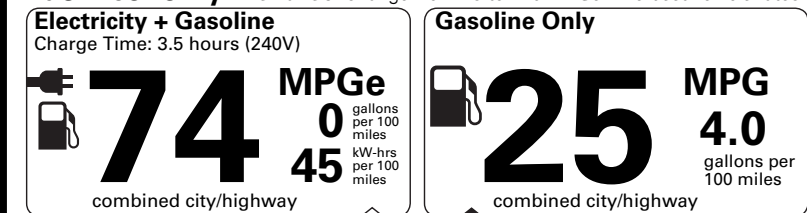

EPA DOT Fuel Economy and Environment

Fuel Economy Small SUVs range from 18 to 120 MPGe. The best vehicle rates 136 MPGe.

You save \$1,000
 in fuel costs over 5 years compared to the average new vehicle.

Annual fuel cost \$1,200

Actual results will vary for many reasons, including driving conditions and how you drive and maintain your vehicle. The average new vehicle gets 27 MPG and costs \$7,000 to fuel over 5 years. Cost estimates are based on 15,000 miles per year at \$2.55 per gallon and \$0.13 per kW-hr. This is a dual fueled automobile. MPGe is miles per gasoline gallon equivalent. Vehicle emissions are a significant cause of climate change and smog.