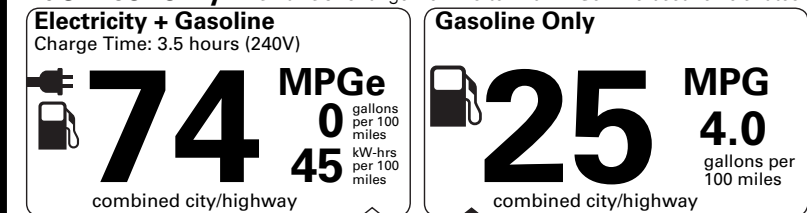

*MSRP (Manufacturer's Suggested Retail Price)

Visit us at www.mitsubishicars.com

EPA DOT Fuel Economy and Environment

Fuel Economy Small SUVs range from 18 to 120 MPGe. The best vehicle rates 136 MPGe.

You save \$1,000
in fuel costs over 5 years compared to the average new vehicle.

Annual fuel cost \$1,200

Actual results will vary for many reasons, including driving conditions and how you drive and maintain your vehicle. The average new vehicle gets 27 MPG and costs \$7,000 to fuel over 5 years. Cost estimates are based on 15,000 miles per year at \$2.55 per gallon and \$0.13 per kW-hr. This is a dual fueled automobile. MPGe is miles per gasoline gallon equivalent. Vehicle emissions are a significant cause of climate change and smog.