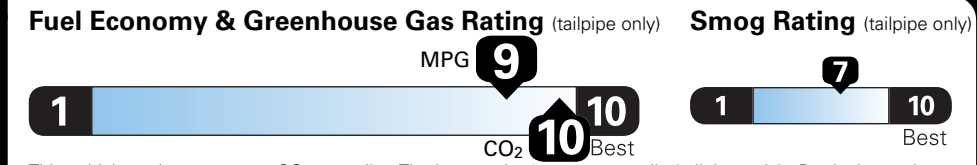

*MSRP (Manufacturer's Suggested Retail Price)

Visit us at www.mitsubishicars.com

EPA DOT Fuel Economy and Environment

Fuel Economy Small SUVs range from 18 to 120 MPGe. The best vehicle rates 136 MPGe.

You save \$1,000
in fuel costs over 5 years compared to the average new vehicle.

Annual fuel cost \$1,200

Actual results will vary for many reasons, including driving conditions and how you drive and maintain your vehicle. The average new vehicle gets 27 MPG and costs \$7,000 to fuel over 5 years. Cost estimates are based on 15,000 miles per year at \$2.55 per gallon and \$0.13 per kW-hr. This is a dual fueled automobile. MPGe is miles per gasoline gallon equivalent. Vehicle emissions are a significant cause of climate change and smog.