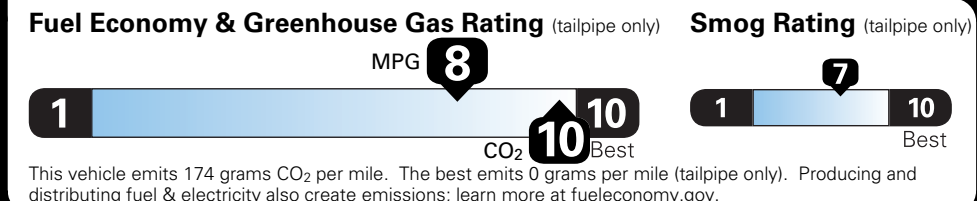

EPA DOT Fuel Economy and Environment

Fuel Economy Small SUVs range from 18 to 37 MPGe. The best vehicle rates 136 MPGe.

You save \$1,000
in fuel costs over 5 years compared to the average new vehicle.

Annual fuel cost \$1,150

Actual results will vary for many reasons, including driving conditions and how you drive and maintain your vehicle. The average new vehicle gets 27 MPG and costs \$6,750 to fuel over 5 years. Cost estimates are based on 15,000 miles per year at \$2.40 per gallon and \$0.13 per kW-hr. This is a dual fueled automobile. MPGe is miles per gasoline gallon equivalent. Vehicle emissions are a significant cause of climate change and smog.