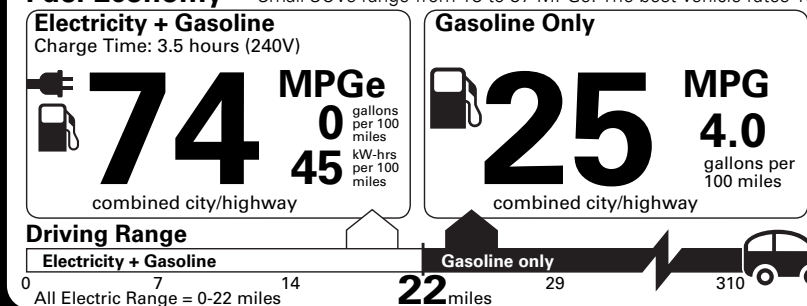

EPA DOT Fuel Economy and Environment

Fuel Economy Small SUVs range from 18 to 37 MPGe. The best vehicle rates 136 MPGe.

You save \$1,000
in fuel costs over 5 years compared to the average new vehicle.

Annual fuel cost \$1,150