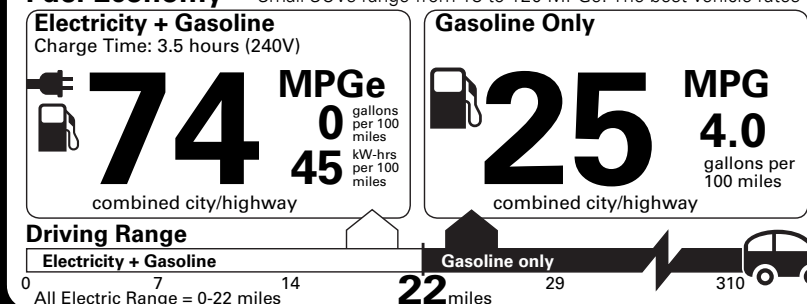

EPA DOT Fuel Economy and Environment

Fuel Economy Small SUVs range from 18 to 120 MPGe. The best vehicle rates 136 MPGe.

You save \$1,000
 in fuel costs over 5 years compared to the average new vehicle.