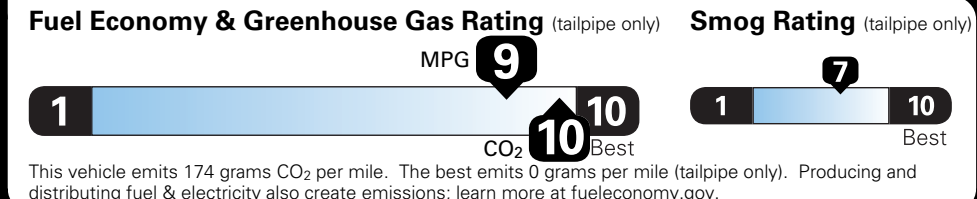

EPA DOT Fuel Economy and Environment

Fuel Economy Small SUVs range from 18 to 120 MPGe. The best vehicle rates 136 MPGe.

You save \$1,000
 in fuel costs over 5 years compared to the average new vehicle.

Annual fuel cost \$1,200

Actual results will vary for many reasons, including driving conditions and how you drive and maintain your vehicle. The average new vehicle gets 27 MPG and costs \$7,000 to fuel over 5 years. Cost estimates are based on 15,000 miles per year at \$2.55 per gallon and \$0.13 per kW-hr. This is a dual fueled automobile. MPGe is miles per gasoline gallon equivalent. Vehicle emissions are a significant cause of climate change and smog.