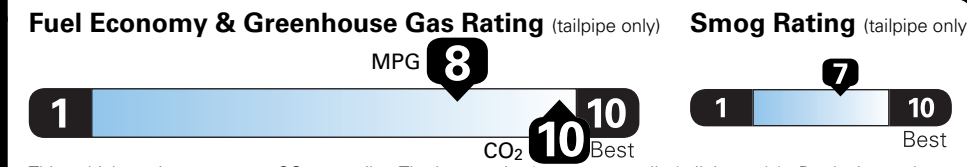

*MSRP (Manufacturer's Suggested Retail Price)

Visit us at www.mitsubishicars.com

EPA DOT Fuel Economy and Environment

Plug-In Hybrid Vehicle
Electricity-Gasoline

Fuel Economy Small SUVs range from 18 to 37 MPGe. The best vehicle rates 136 MPGe.

You save \$1,000
in fuel costs over 5 years compared to the average new vehicle.

Annual fuel cost \$1,150

Actual results will vary for many reasons, including driving conditions and how you drive and maintain your vehicle. The average new vehicle gets 27 MPG and costs \$6,750 to fuel over 5 years. Cost estimates are based on 15,000 miles per year at \$2.40 per gallon and \$0.13 per kW-hr. This is a dual fueled automobile. MPGe is miles per gasoline gallon equivalent. Vehicle emissions are a significant cause of climate change and smog.