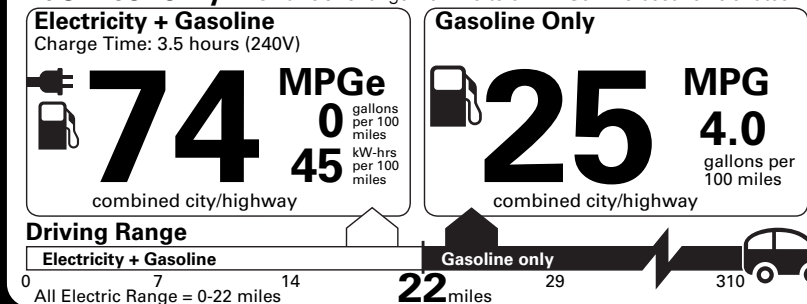

*MSRP (Manufacturer's Suggested Retail Price)

Visit us at www.mitsubishicars.com

EPA DOT Fuel Economy and Environment

Plug-In Hybrid Vehicle
Electricity-Gasoline

Fuel Economy Small SUVs range from 18 to 37 MPGe. The best vehicle rates 136 MPGe.