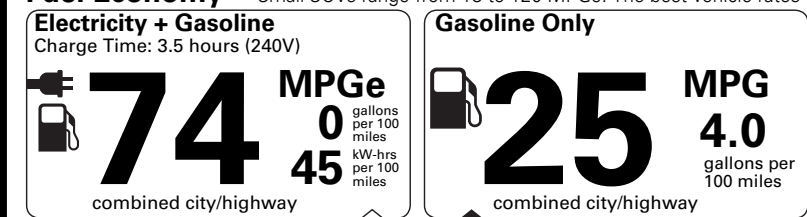

EPA DOT Fuel Economy and Environment

Plug-In Hybrid Vehicle
Electricity-Gasoline

Fuel Economy Small SUVs range from 18 to 120 MPGe. The best vehicle rates 136 MPGe.

You save \$1,000
in fuel costs over 5 years compared to the average new vehicle.

Annual fuel cost \$1,200

Actual results will vary for many reasons, including driving conditions and how you drive and maintain your vehicle. The average new vehicle gets 27 MPG and costs \$7,000 to fuel over 5 years. Cost estimates are based on 15,000 miles per year at \$2.55 per gallon and \$0.13 per kW-hr. This is a dual fueled automobile. MPGe is miles per gasoline gallon equivalent. Vehicle emissions are a significant cause of climate change and smog.