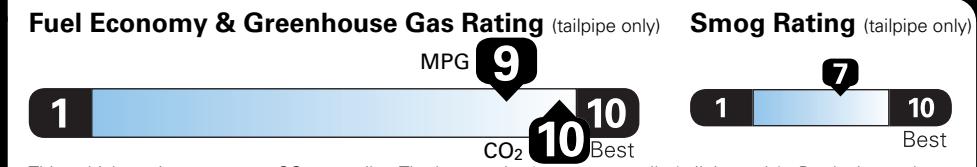

EPA DOT Fuel Economy and Environment

Plug-In Hybrid Vehicle
Electricity-Gasoline

Fuel Economy Small SUVs range from 18 to 120 MPGe. The best vehicle rates 136 MPGe.

You save \$1,000
in fuel costs over 5 years compared to the average new vehicle.

Annual fuel cost \$1,200

Actual results will vary for many reasons, including driving conditions and how you drive and maintain your vehicle. The average new vehicle gets 27 MPG and costs \$7,000 to fuel over 5 years. Cost estimates are based on 15,000 miles per year at \$2.55 per gallon and \$0.13 per kW-hr. This is a dual fueled automobile. MPGe is miles per gasoline gallon equivalent. Vehicle emissions are a significant cause of climate change and smog.