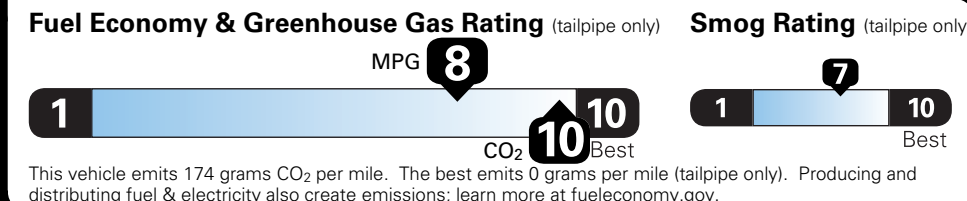

EPA DOT Fuel Economy and Environment

Plug-In Hybrid Vehicle
Electricity-Gasoline

Fuel Economy Small SUVs range from 18 to 37 MPGe. The best vehicle rates 136 MPGe.

You save \$1,000
in fuel costs over 5 years compared to the average new vehicle.

Annual fuel COST
\$1,150

Actual results will vary for many reasons, including driving conditions and how you drive and maintain your vehicle. The average new vehicle gets 27 MPG and costs \$6,750 to fuel over 5 years. Cost estimates are based on 15,000 miles per year at \$2.40 per gallon and \$0.13 per kW-hr. This is a dual fueled automobile. MPGe is miles per gasoline gallon equivalent. Vehicle emissions are a significant cause of climate change and smog.