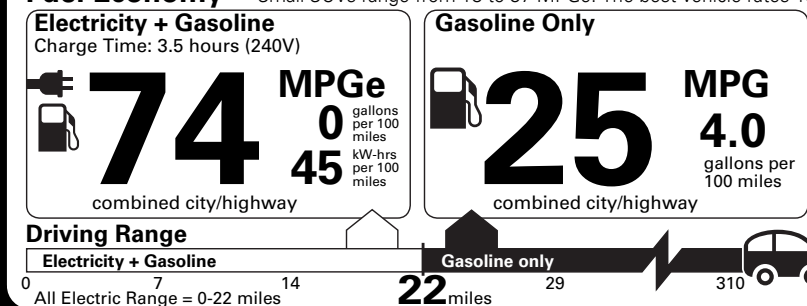

EPA DOT Fuel Economy and Environment

Plug-In Hybrid Vehicle
Electricity-Gasoline

Fuel Economy Small SUVs range from 18 to 37 MPGe. The best vehicle rates 136 MPGe.

You save \$1,000
in fuel costs over 5 years compared to the average new vehicle.