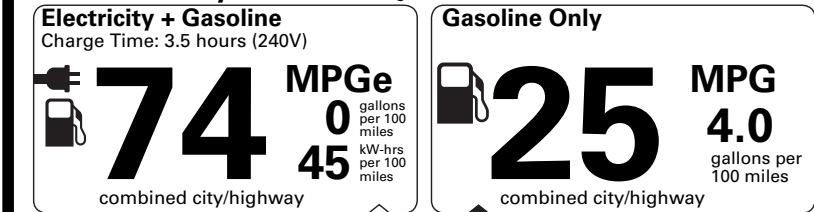

*MSRP (Manufacturer's Suggested Retail Price)

Visit us at www.mitsubishicars.com

EPA DOT Fuel Economy and Environment

Fuel Economy Small SUVs range from 18 to 120 MPGe. The best vehicle rates 136 MPGe.

You save \$1,000
 in fuel costs over 5 years compared to the average new vehicle.