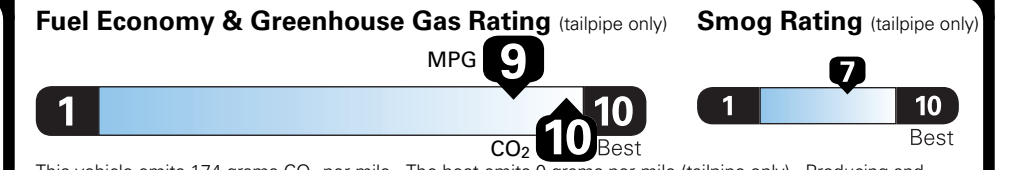

*MSRP (Manufacturer's Suggested Retail Price)

Visit us at www.mitsubishicars.com

EPA DOT Fuel Economy and Environment

Fuel Economy Small SUVs range from 18 to 120 MPGe. The best vehicle rates 136 MPGe.

You save \$1,000
 in fuel costs over 5 years compared to the average new vehicle.

Annual fuel cost \$1,200

Actual results will vary for many reasons, including driving conditions and how you drive and maintain your vehicle. The average new vehicle gets 27 MPG and costs \$7,000 to fuel over 5 years. Cost estimates are based on 15,000 miles per year at \$2.55 per gallon and \$0.13 per kW-hr. This is a dual fueled automobile. MPGe is miles per gasoline gallon equivalent. Vehicle emissions are a significant cause of climate change and smog.