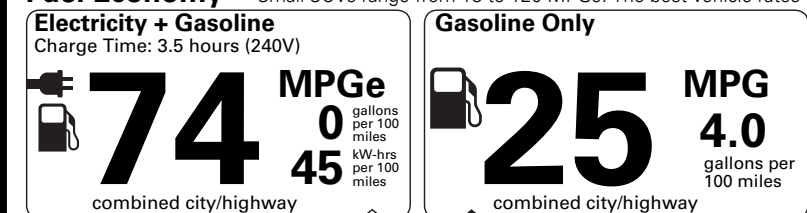

Visit us at www.mitsubishicars.com

EPA DOT Fuel Economy and Environment

Fuel Economy Small SUVs range from 18 to 120 MPGe. The best vehicle rates 136 MPGe.

You save \$1,000
 in fuel costs over 5 years compared to the average new vehicle.

Annual fuel cost \$1,200

Actual results will vary for many reasons, including driving conditions and how you drive and maintain your vehicle. The average new vehicle gets 27 MPG and costs \$7,000 to fuel over 5 years. Cost estimates are based on 15,000 miles per year at \$2.55 per gallon and \$0.13 per kW-hr. This is a dual fueled automobile. MPGe is miles per gasoline gallon equivalent. Vehicle emissions are a significant cause of climate change and smog.