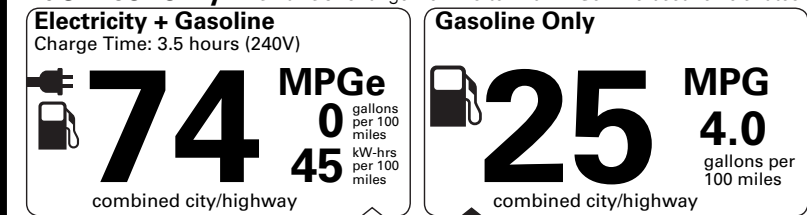

Visit us at www.mitsubishicars.com

EPA DOT Fuel Economy and Environment

Fuel Economy Small SUVs range from 18 to 120 MPGe. The best vehicle rates 136 MPGe.

You save \$1,000
 in fuel costs over 5 years compared to the average new vehicle.

Annual fuel cost \$1,200

Actual results will vary for many reasons, including driving conditions and how you drive and maintain your vehicle. The average new vehicle gets 27 MPG and costs \$7,000 to fuel over 5 years. Cost estimates are based on 15,000 miles per year at \$2.55 per gallon and \$0.13 per kW-hr. This is a dual fueled automobile. MPGe is miles per gasoline gallon equivalent. Vehicle emissions are a significant cause of climate change and smog.