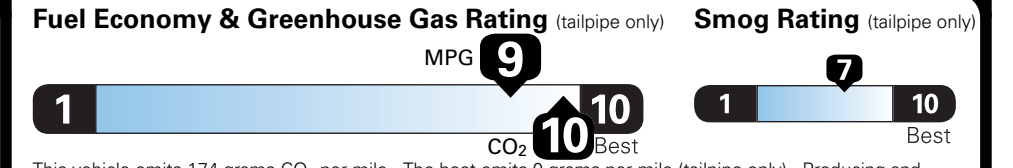

Actual results will vary for many reasons, including driving conditions and how you drive and maintain your vehicle. The average new vehicle gets 27 MPG and costs $7,000 to fuel over 5 years. Cost estimates are based on 15,000 miles per year at $2.55 per gallon and $0.13 per kW-hr. This is a dual fueled automobile. MPGe is miles per gasoline gallon equivalent. Vehicle emissions are a significant cause of climate change and smog.

fueleconomy.gov

Calculate personalized estimates and compare vehicles

10-year 100,000-mile LIMITED POWERTRAIN WARRANTY

10 YEAR /100,000 MILE POWERTRAIN
7 YEAR /100,000 MILE ANTI-CORROSION/PERFORATION
5 YEAR /60,000 MILE BUMPER-TO-BUMPER
5 YEAR /UNLIMITED MILE ROADSIDE ASSISTANCE

GOVERNMENT 5-STAR SAFETY RATINGS

This vehicle has not been rated by the government for overall vehicle score, frontal crash, side crash, or rollover risk.

Source: National Highway Traffic Safety Administration (NHTSA).
www.safercar.gov or 1-888-327-4236

Parts Content Information

For vehicles in this carline:
U.S./Canadian Major Sources of Parts Content: Foreign Parts Content:
0% **JAPAN 95%**

For this vehicle:
Final Assembly Point: **OKAZAKI, JAPAN**
Country of Origin: **JAPAN**
Engine: **JAPAN**
Transmission: **JAPAN**

Note: Parts content does not include final assembly, distribution, or other non-parts costs.