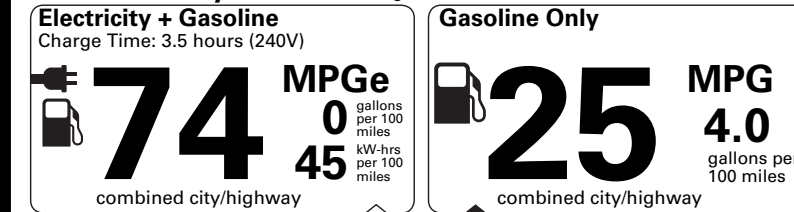

Safety & Security

- Anti-lock Braking System (ABS) with Electronic Brakeforce Distribution (EBD) and Brake Assist
- Electric parking brake w/ auto hold
- Traction Control Logic (TCL)
- Active Stability Control (ASC)
- Hill Start Assist (HSA)
- Tire Pressure Monitoring System (TPMS)
- Blind Spot Warning (BSW) with Lane Change Assist (LCA) and Rear Cross Traffic Alert (RCTA)
- Advanced dual-stage front airbags
- Front seat-mounted side airbags
- Side curtain airbags
- Driver's knee airbag
- LATCH child-restraint system
- Child safety rear door locks
- Anti-theft alarm system
- RISE body construction

Additional Equipment

Ruby Black Pearl Paint	$295.00
Full Tank of Gas	INCLUDED
Cargo Mat Package	$150.00
▪ Cargo mat	
▪ Cargo net	
Accy Carpeted Floor Mats and Portfolio	$135.00

	MSRP*: $35,795.00
Total Additional Equipment:	$580.00
	Subtotal: $36,375.00
Destination/Handling:	$1,045.00
Total MSRP*: $37,420.00	

*MSRP (Manufacturer's Suggested Retail Price)

Visit us at www.mitsubishicars.com

EPA DOT Fuel Economy and Environment

Fuel Economy Small SUVs range from 18 to 120 MPGe. The best vehicle rates 136 MPGe.

You save $1,000
in fuel costs over 5 years compared to the average new vehicle.