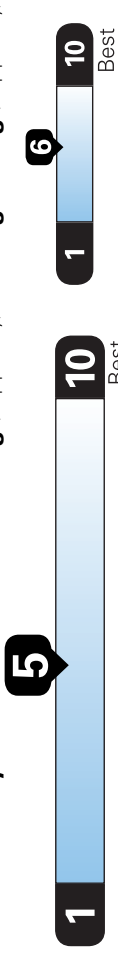

MSRP*: $34,045.00

Total Additional Equipment: $925.00

Subtotal: $34,970.00

Destination/Handling: $1,245.00

Total MSRP*: $36,215.00

*MSRP (Manufacturer's Suggested Retail Price)

Annual fuel COST

$1,350

3.8 gallons per 100 miles

Fuel Economy & Greenhouse Gas Rating (tailpipe only)

This vehicle emits 342 grams CO₂ per mile. The best emits 0 grams per mile (tailpipe only). Producing and distributing fuel also create emissions; learn more at fueleconomy.gov.

Actual results will vary for many reasons, including driving conditions and how you drive and maintain your vehicle. The average new vehicle gets 27 MPG and costs $6500 to fuel over 5 years. Cost estimates are based on 15000 miles per year at $2.35 per gallon. MPGe is miles per gasoline gallon equivalent. Vehicle emissions are a significant cause of climate change and smog.

fueleconomy.gov

Calculate personalized estimates and compare vehicles

GOVERNMENT 5-STAR SAFETY RATINGS

This vehicle has not been rated by the government for overall vehicle score, frontal crash, side crash, or rollover risk.

Source: National Highway Traffic Safety Administration (NHTSA).
www.safercar.gov or 1-888-327-4236

10-year

100,000-mile
LIMITED POWERTRAIN WARRANTY

10 YEAR / **100,000** MILE
POWERTRAIN ANTI-CORROSION/PERFORATION

5 YEAR / **60,000** MILE
BUMPER-TO-BUMPER ROADSIDE ASSISTANCE

Parts Content Information

For vehicles in this carline:

U.S./Canadian Major Sources of Parts Content: Foreign Parts Content: **JAPAN 89%**

For this vehicle:

Final Assembly Point: **OKAZAKI, JAPAN**
Country of Origin: **JAPAN**
Engine: **JAPAN**
Transmission: **JAPAN**

Note: Parts content does not include final assembly, distribution, or other non-parts costs.

Cumulative Accessory Weight is 24.4 lbs

Method of Transport: TRUCK
Plant/Port of Entry: JACKSONVILLE, FL
Route Code : THT
VIN : JA4J4VA86NZ036749

Cumulative Accessory Weight is 24.4 lbs

Visit us at www.mitsubishicars.com