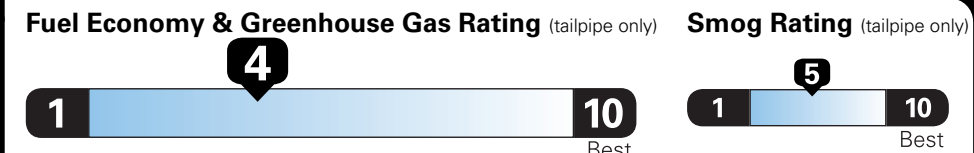

Fuel Economy and Environment

Gasoline Vehicle

Small SUVs range from 18 to 120 MPG. The best vehicle rates 136 MPGe.

You spend \$3,250
more in fuel costs over 5 years
compared to the average new vehicle.

Annual fuel cost \$2,050