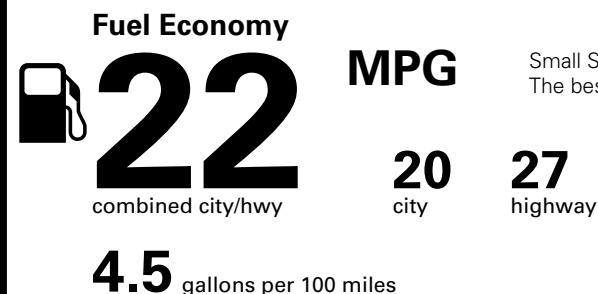

Fuel Economy and Environment

Gasoline Vehicle

Small SUVs range from 18 to 120 MPG. The best vehicle rates 136 MPGe.

You spend \$3,250
more in fuel costs over 5 years
compared to the average new vehicle.

Annual fuel cost \$2,050