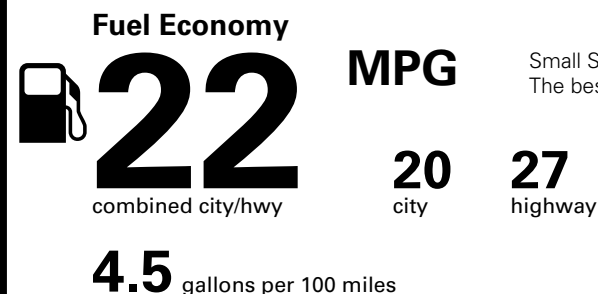

*MSRP (Manufacturer's Suggested Retail Price)

Visit us at www.mitsubishicars.com

Fuel Economy and Environment

Gasoline Vehicle

Small SUVs range from 18 to 37 MPG. The best vehicle rates 136 MPGe.

You spend \$3,250
more in fuel costs over 5 years compared to the average new vehicle.