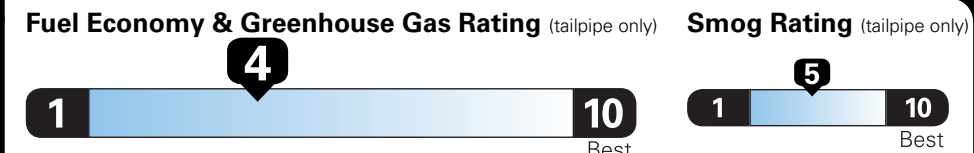

This vehicle emits 402 grams CO₂ per mile. The best emits 0 grams per mile (tailpipe only). Producing and distributing fuel also create emissions; learn more at fuel economy.gov.

Actual results will vary for many reasons, including driving conditions and how you drive and maintain your vehicle. The average new vehicle gets 27 MPG and costs $7,000 to fuel over 5 years. Cost estimates are based on 15,000 miles per year at $3.00 per gallon. MPGe is miles per gasoline gallon equivalent. Vehicle emissions are a significant cause of climate change and smog.

fuel economy.gov

Calculate personalized estimates and compare vehicles

10-year 100,000-mile LIMITED POWERTRAIN WARRANTY

10^{YEAR} / 100,000^{MILE} POWERTRAIN
5^{YEAR} / 60,000^{MILE} BUMPER-TO-BUMPER

7^{YEAR} / 100,000^{MILE} ANTI-CORROSION/PERFORATION
5^{YEAR} / UNLIMITED^{MILE} ROADSIDE ASSISTANCE

*See participating Retailer for Limited Warranty and Roadside Assistance terms and conditions.

Parts Content Information

For vehicles in this carline:
U.S./Canadian Parts Content: **0%**
Major Sources of Foreign Parts Content: **JAPAN 94%**

For this vehicle:
Final Assembly Point: **OKAZAKI, JAPAN**
Country of Origin: **JAPAN**
Engine: **JAPAN**
Transmission: **JAPAN**

Note: Parts content does not include final assembly, distribution, or other non-parts costs.

GOVERNMENT 5-STAR SAFETY RATINGS

Overall Vehicle Score ★★★★★
Based on the combined ratings of frontal, side and rollover. Should ONLY be compared to other vehicles of similar size and weight.

Frontal Crash	Driver	★★★★★
	Passenger	★★★★★

Based on the risk of injury in a frontal impact. Should ONLY be compared to other vehicles of similar size and weight.

Side Crash	Front seat	★★★★★
	Rear seat	★★★★★

Based on the risk of injury in a side impact.

Rollover ★★★★★
Based on the risk of rollover in a single-vehicle crash.

Star ratings range from 1 to 5 stars (★★★★★) with 5 being the highest. Source: National Highway Traffic Safety Administration (NHTSA). www.safercar.gov or 1-888-327-4236

Cumulative Accessory Weight is 25.1 lbs

Method of Transport: RAIL
Plant/Port of Entry: TACOMA, WA

VIN : JA4JZ4AX1KZ017198
Route Code : RJO

Gasoline, license and title fees, applicable federal, state and local taxes and dealer and distributor installed options and accessories are not included in the manufacturer's suggested retail price. This label has been applied to this vehicle pursuant to federal law and cannot be moved or altered prior to delivery to the ultimate purchaser.

Cumulative Accessory Weight is 25.1 lbs