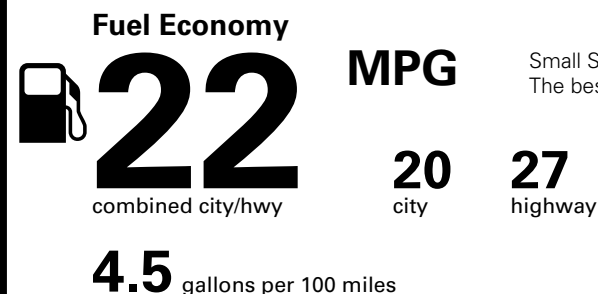

Fuel Economy and Environment

Gasoline Vehicle

Small SUVs range from 18 to 37 MPG. The best vehicle rates 136 MPGe.

You spend \$3,250 more in fuel costs over 5 years compared to the average new vehicle.

Annual fuel cost \$2,050