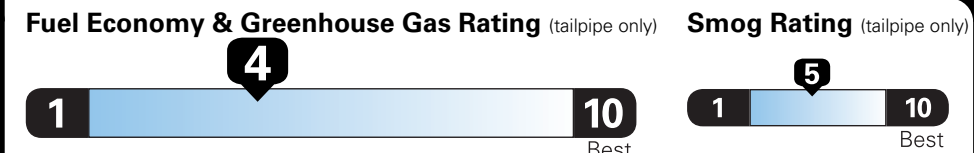

Fuel Economy and Environment

Gasoline Vehicle

Small SUVs range from 18 to 37 MPG. The best vehicle rates 136 MPGe.

You spend \$3,250 more in fuel costs over 5 years compared to the average new vehicle.

Annual fuel cost \$2,050