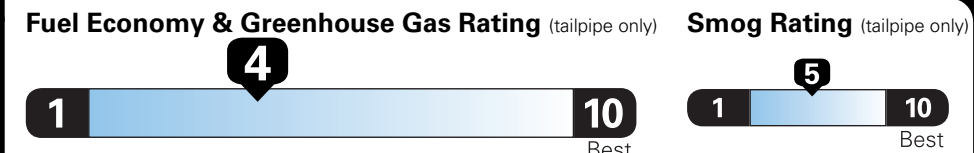

Fuel Economy and Environment

Gasoline Vehicle

Small SUVs range from 18 to 120 MPG. The best vehicle rates 136 MPGe.

You spend \$3,250 more in fuel costs over 5 years compared to the average new vehicle.

Annual fuel cost \$2,050