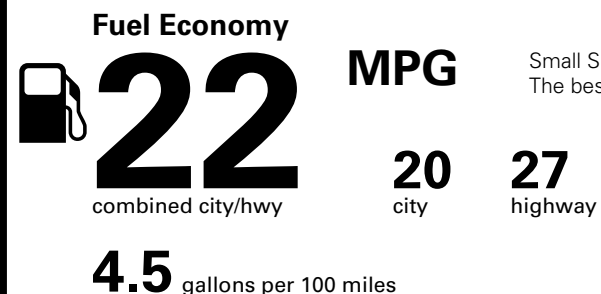

Fuel Economy and Environment

Gasoline Vehicle

Small SUVs range from 18 to 120 MPG. The best vehicle rates 136 MPGe.

You spend \$3,250 more in fuel costs over 5 years compared to the average new vehicle.

Annual fuel cost \$2,050