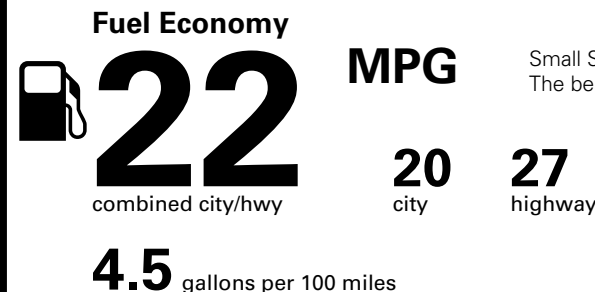

Visit us at www.mitsubishicars.com

Fuel Economy and Environment

Gasoline Vehicle

Small SUVs range from 18 to 120 MPG. The best vehicle rates 136 MPGe.

You spend \$3,250
 more in fuel costs over 5 years compared to the average new vehicle.