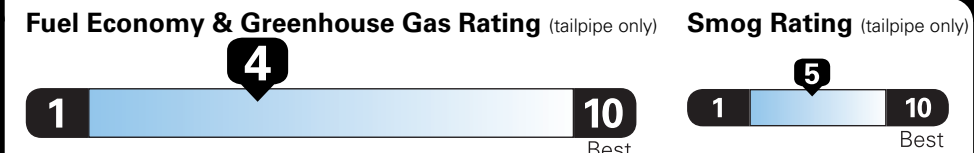

This vehicle emits 402 grams CO₂ per mile. The best emits 0 grams per mile (tailpipe only). Producing and distributing fuel also create emissions; learn more at fuel economy.gov.

Actual results will vary for many reasons, including driving conditions and how you drive and maintain your vehicle. The average new vehicle gets 27 MPG and costs $7,000 to fuel over 5 years. Cost estimates are based on 15,000 miles per year at $3.00 per gallon. MPGe is miles per gasoline gallon equivalent. Vehicle emissions are a significant cause of climate change and smog.

fuel economy.gov

Calculate personalized estimates and compare vehicles

10-year 100,000-mile LIMITED POWERTRAIN WARRANTY

10^{YEAR}/100,000^{MILE} POWERTRAIN
5^{YEAR}/60,000^{MILE} BUMPER-TO-BUMPER

7^{YEAR}/100,000^{MILE} ANTI-CORROSION/PERFORATION
5^{YEAR}/UNLIMITED^{MILE} ROADSIDE ASSISTANCE

*See participating Retailer for Limited Warranty and Roadside Assistance terms and conditions.

Parts Content Information

For vehicles in this carline:
U.S./Canadian Parts Content: **0%**
Major Sources of Foreign Parts Content: **JAPAN 94%**

For this vehicle:
Final Assembly Point: **OKAZAKI, JAPAN**
Country of Origin: **JAPAN**
Engine: **JAPAN**
Transmission: **JAPAN**

Note: Parts content does not include final assembly, distribution, or other non-parts costs.

GOVERNMENT 5-STAR SAFETY RATINGS

Overall Vehicle Score ★★★★★
Based on the combined ratings of frontal, side and rollover. Should ONLY be compared to other vehicles of similar size and weight.

Frontal Crash	Driver	★★★★★
	Passenger	★★★★★

Based on the risk of injury in a frontal impact. Should ONLY be compared to other vehicles of similar size and weight.

Side Crash	Front seat	★★★★★
	Rear seat	★★★★★

Based on the risk of injury in a side impact.

Rollover		★★★★★

Based on the risk of rollover in a single-vehicle crash.

Star ratings range from 1 to 5 stars (★★★★★) with 5 being the highest. Source: National Highway Traffic Safety Administration (NHTSA). www.safercar.gov or 1-888-327-4236

Cumulative Accessory Weight is 19.2 lbs

Method of Transport: TRUCK
Plant/Port of Entry: BALTIMORE, MD

VIN : JA4JZ4AX2KZ037699
Route Code : TBR

Gasoline, license and title fees, applicable federal, state and local taxes and dealer and distributor installed options and accessories are not included in the manufacturer's suggested retail price. This label has been applied to this vehicle pursuant to federal law and cannot be moved or altered prior to delivery to the ultimate purchaser.

Cumulative Accessory Weight is 19.2 lbs