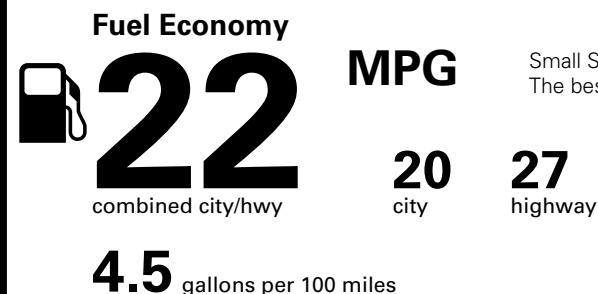

Fuel Economy and Environment

Gasoline Vehicle

Small SUVs range from 18 to 120 MPG. The best vehicle rates 136 MPGe.

You spend \$3,250 more in fuel costs over 5 years compared to the average new vehicle.

Annual fuel cost \$2,050