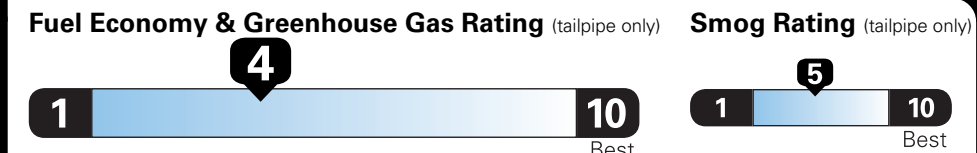

Fuel Economy and Environment

Gasoline Vehicle

Small SUVs range from 18 to 120 MPG. The best vehicle rates 136 MPGe.

You spend \$3,250
more in fuel costs over 5 years
compared to the average new vehicle.

Annual fuel cost \$2,050