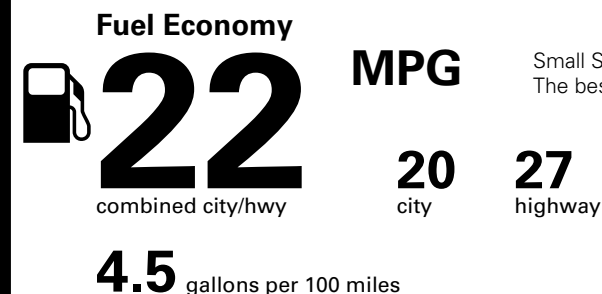

Fuel Economy and Environment

Gasoline Vehicle

Small SUVs range from 18 to 120 MPG. The best vehicle rates 136 MPGe.

You spend \$3,250
more in fuel costs over 5 years
compared to the average new vehicle.

Annual fuel cost \$2,050