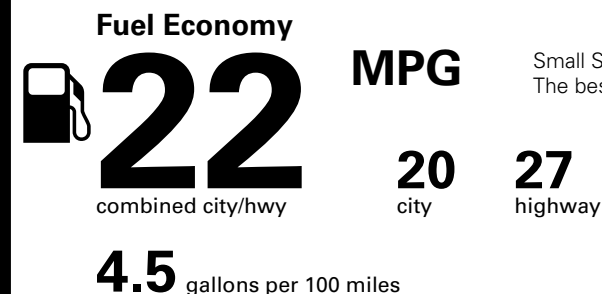

Fuel Economy and Environment

Gasoline Vehicle

Small SUVs range from 18 to 37 MPG. The best vehicle rates 136 MPGe.

You spend \$3,250 more in fuel costs over 5 years compared to the average new vehicle.

Annual fuel cost \$2,050