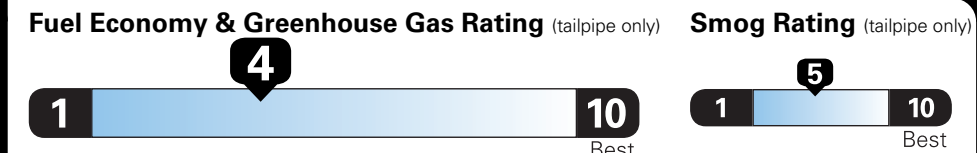

Fuel Economy and Environment

Gasoline Vehicle

Small SUVs range from 18 to 37 MPG. The best vehicle rates 136 MPGe.

You spend \$3,250 more in fuel costs over 5 years compared to the average new vehicle.

Annual fuel cost \$2,050