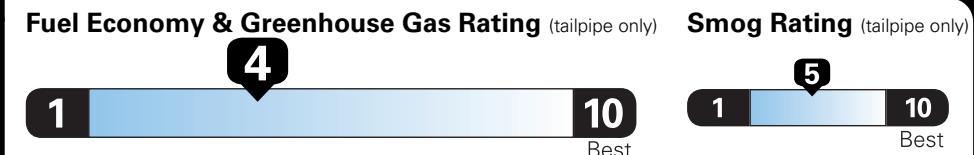

Fuel Economy and Environment

Gasoline Vehicle

Small SUVs range from 18 to 120 MPG. The best vehicle rates 136 MPGe.

You spend \$3,250 more in fuel costs over 5 years compared to the average new vehicle.

Annual fuel cost \$2,050