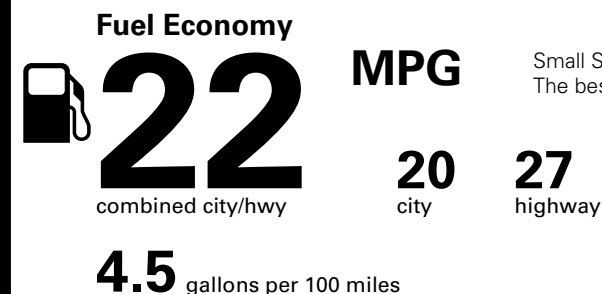

Fuel Economy and Environment

Gasoline Vehicle

Small SUVs range from 18 to 120 MPG. The best vehicle rates 136 MPGe.

You spend \$3,250 more in fuel costs over 5 years compared to the average new vehicle.

Annual fuel cost \$2,050