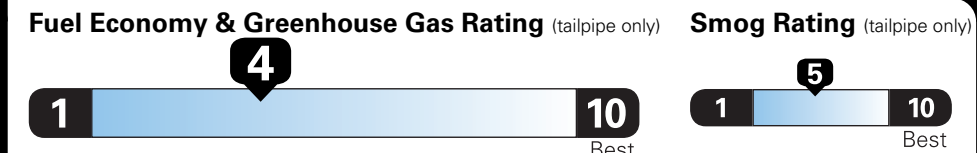

Fuel Economy and Environment

Gasoline Vehicle

Small SUVs range from 18 to 37 MPG. The best vehicle rates 136 MPGe.

You spend \$3,250
more in fuel costs over 5 years
compared to the average new vehicle.

Annual fuel cost \$2,050