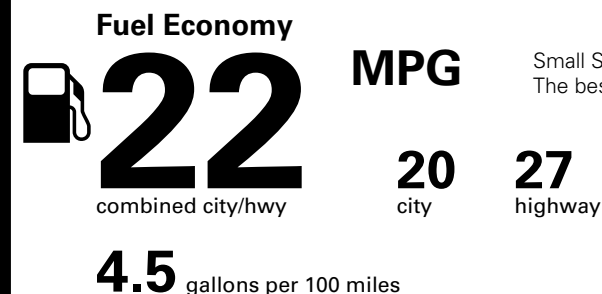

Fuel Economy and Environment

Gasoline Vehicle

Small SUVs range from 18 to 37 MPG. The best vehicle rates 136 MPGe.

You spend \$3,250
more in fuel costs over 5 years
compared to the average new vehicle.

Annual fuel cost \$2,050