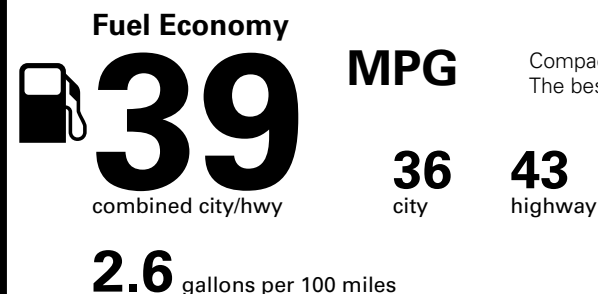

Fuel Economy and Environment

Gasoline Vehicle

Compact Cars range from 14 to 119 MPG. The best vehicle rates 136 MPGe.

You save \$2,000
in fuel costs over 5 years compared to the average new vehicle.

Annual fuel COST
\$1,000