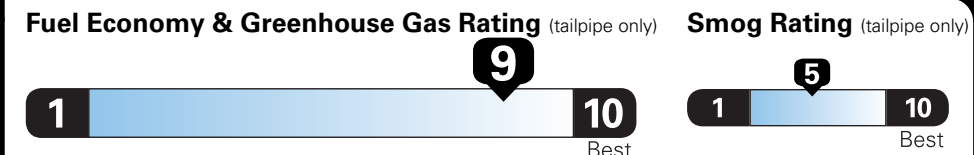

Fuel Economy and Environment

Gasoline Vehicle

Compact Cars range from 14 to 119 MPG. The best vehicle rates 136 MPGe.

You save \$2,000
in fuel costs over 5 years compared to the average new vehicle.

Annual fuel COST
\$1,000