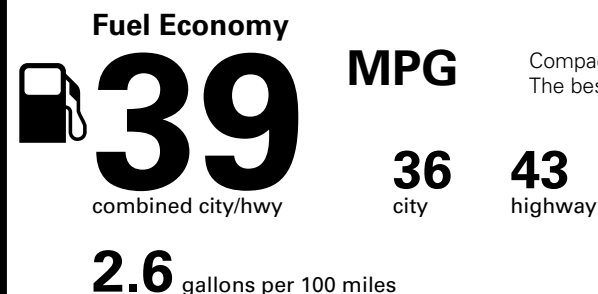

*MSRP (Manufacturer's Suggested Retail Price)

Visit us at www.mitsubishi.com

Fuel Economy and Environment

Gasoline Vehicle

Compact Cars range from 14 to 119 MPG. The best vehicle rates 136 MPGe.

You save \$2,000
in fuel costs over 5 years compared to the average new vehicle.

Annual fuel cost \$1,000

This vehicle emits 229 grams CO₂ per mile. The best emits 0 grams per mile (tailpipe only). Producing and distributing fuel also create emissions; learn more at fuelconomy.gov.