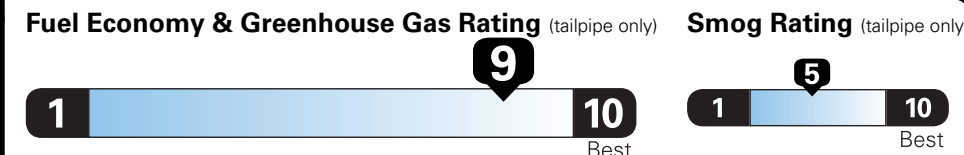

This vehicle emits 229 grams CO₂ per mile. The best emits 0 grams per mile (tailpipe only). Producing and distributing fuel also create emissions; learn more at fuelconomy.gov.

Actual results will vary for many reasons, including driving conditions and how you drive and maintain your vehicle. The average new vehicle gets 27 MPG and costs $7,000 to fuel over 5 years. Cost estimates are based on 15,000 miles per year at $2.55 per gallon. MPGe is miles per gasoline gallon equivalent. Vehicle emissions are a significant cause of climate change and smog.

fuelconomy.gov

Calculate personalized estimates and compare vehicles

Smartphone QR Code™

10-year 100,000-mile LIMITED POWERTRAIN WARRANTY

10^{YEAR} / 100,000^{MILE} POWERTRAIN	7^{YEAR} / 100,000^{MILE} ANTI-CORROSION/PERFORATION
5^{YEAR} / 60,000^{MILE} BUMPER-TO-BUMPER	5^{YEAR} / UNLIMITED^{MILE} ROADSIDE ASSISTANCE

*See participating Retailer for Limited Warranty and Roadside Assistance terms and conditions.

Parts Content Information

For vehicles in this carline:
U.S./Canadian Parts Content: 0% Major Sources of Foreign Parts Content: THAILAND 94%

For this vehicle:
Final Assembly Point: CHONBURI, THAILAND
Country of Origin: THAILAND Engine: THAILAND Transmission: THAILAND

Note: Parts content does not include final assembly, distribution, or other non-parts costs.

GOVERNMENT 5-STAR SAFETY RATINGS

Overall Vehicle Score ★★★★★
Based on the combined ratings of frontal, side and rollover. Should ONLY be compared to other vehicles of similar size and weight.

Frontal Crash	Driver	★★★★★
	Passenger	★★★★★

Based on the risk of injury in a frontal impact. Should ONLY be compared to other vehicles of similar size and weight.

Side Crash	Front seat	★★★★★
	Rear seat	★★★★★

Based on the risk of injury in a side impact.

Rollover		★★★★★

Based on the risk of rollover in a single-vehicle crash.

Star ratings range from 1 to 5 stars (★★★★★) with 5 being the highest. Source: National Highway Traffic Safety Administration (NHTSA). www.safercar.gov or 1-888-327-4236

Cumulative Accessory Weight is 9.1 lbs

Method of Transport: RAIL Plant/Port of Entry: TACOMA, WA

VIN : ML32A3HJ0KH015769
Route Code : RKC

Gasoline, license and title fees, applicable federal, state and local taxes and dealer and distributor installed options and accessories are not included in the manufacturer's suggested retail price. This label has been applied to this vehicle pursuant to federal law and cannot be moved or altered prior to delivery to the ultimate purchaser.

Cumulative Accessory Weight is 9.1 lbs