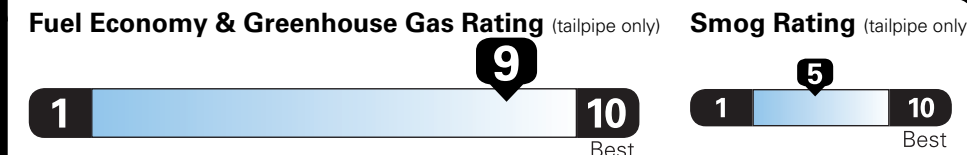

Actual results will vary for many reasons, including driving conditions and how you drive and maintain your vehicle. The average new vehicle gets 27 MPG and costs $7,500 to fuel over 5 years. Cost estimates are based on 15,000 miles per year at $2.70 per gallon. MPGe is miles per gasoline gallon equivalent. Vehicle emissions are a significant cause of climate change and smog.

fuelconomy.gov

Calculate personalized estimates and compare vehicles

10-year 100,000-mile LIMITED POWERTRAIN WARRANTY

10 YEAR / 100,000 MILE POWERTRAIN
7 YEAR / 100,000 MILE ANTI-CORROSION/PERFORATION

5 YEAR / 60,000 MILE BUMPER-TO-BUMPER
5 YEAR / UNLIMITED MILE ROADSIDE ASSISTANCE

*See participating Retailer for Limited Warranty and Roadside Assistance terms and conditions.

Parts Content Information

For vehicles in this carline:
U.S./Canadian Major Sources of Parts Content: Foreign Parts Content:
0% **THAILAND 94%**

For this vehicle:
Final Assembly Point: **CHONBURI, THAILAND**
Country of Origin: **THAILAND** Engine: **THAILAND** Transmission: **THAILAND**

Note: Parts content does not include final assembly, distribution, or other non-parts costs.

GOVERNMENT 5-STAR SAFETY RATINGS

Overall Vehicle Score ★★★★★
Based on the combined ratings of frontal, side and rollover. Should ONLY be compared to other vehicles of similar size and weight.

Frontal Crash	Driver	★★★★★
	Passenger	★★★★★

Based on the risk of injury in a frontal impact. Should ONLY be compared to other vehicles of similar size and weight.

Side Crash	Front seat	★★★★★
	Rear seat	★★★★★

Based on the risk of injury in a side impact.

Rollover ★★★★★
Based on the risk of rollover in a single-vehicle crash.

Star ratings range from 1 to 5 stars (★★★★★) with 5 being the highest. Source: National Highway Traffic Safety Administration (NHTSA). www.safercar.gov or 1-888-327-4236

Cumulative Accessory Weight is 10.8 lbs

Method of Transport: RAIL
Plant/Port of Entry: TACOMA, WA

VIN : ML32A3HJ0LH003364
Route Code : RJO

Gasoline, license and title fees, applicable federal, state and local taxes and dealer and distributor installed options and accessories are not included in the manufacturer's suggested retail price. This label has been applied to this vehicle pursuant to federal law and cannot be moved or altered prior to delivery to the ultimate purchaser.

Cumulative Accessory Weight is 10.8 lbs