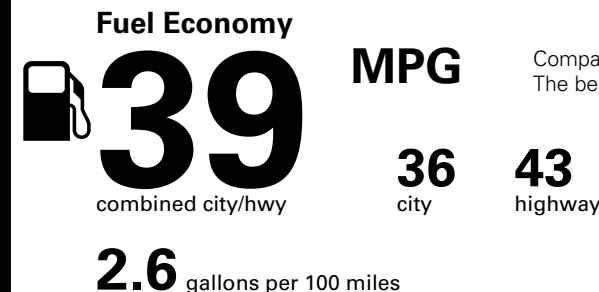

*MSRP (Manufacturer's Suggested Retail Price)

Visit us at www.mitsubishicars.com

EPA DOT Fuel Economy and Environment

Gasoline Vehicle

Compact Cars range from 14 to 119 MPG. The best vehicle rates 136 MPGe.