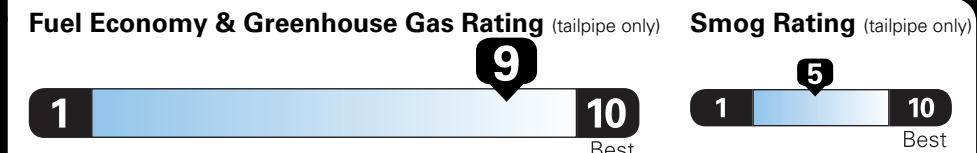

This vehicle emits 228 grams CO₂ per mile. The best emits 0 grams per mile (tailpipe only). Producing and distributing fuel also create emissions; learn more at fuelconomy.gov.

Actual results will vary for many reasons, including driving conditions and how you drive and maintain your vehicle. The average new vehicle gets 27 MPG and costs $7,500 to fuel over 5 years. Cost estimates are based on 15,000 miles per year at $2.70 per gallon. MPGe is miles per gasoline gallon equivalent. Vehicle emissions are a significant cause of climate change and smog.

fuelconomy.gov

Calculate personalized estimates and compare vehicles

10-year 100,000-mile LIMITED POWERTRAIN WARRANTY

10^{YEAR}/100,000^{MILE} POWERTRAIN | 7^{YEAR}/100,000^{MILE} ANTI-CORROSION/PERFORATION

5^{YEAR}/60,000^{MILE} BUMPER-TO-BUMPER | 5^{YEAR}/UNLIMITED^{MILE} ROADSIDE ASSISTANCE

*See participating Retailer for Limited Warranty and Roadside Assistance terms and conditions.

Parts Content Information

For vehicles in this carline:
U.S./Canadian Parts Content: 0% | Major Sources of Foreign Parts Content: THAILAND 94%

For this vehicle:
Final Assembly Point: CHONBURI, THAILAND
Country of Origin: THAILAND | Engine: THAILAND | Transmission: THAILAND

Note: Parts content does not include final assembly, distribution, or other non-parts costs.

GOVERNMENT 5-STAR SAFETY RATINGS

Overall Vehicle Score ★★★★★
Based on the combined ratings of frontal, side and rollover. Should ONLY be compared to other vehicles of similar size and weight.

Frontal Crash	Driver	★★★★★
	Passenger	★★★★★

Based on the risk of injury in a frontal impact. Should ONLY be compared to other vehicles of similar size and weight.

Side Crash	Front seat	★★★★★
	Rear seat	★★★★★

Based on the risk of injury in a side impact.

Rollover ★★★★★
Based on the risk of rollover in a single-vehicle crash.

Star ratings range from 1 to 5 stars (★★★★★) with 5 being the highest. Source: National Highway Traffic Safety Administration (NHTSA). www.safercar.gov or 1-888-327-4236

Cumulative Accessory Weight is 12.1 lbs

Method of Transport: RAIL | Plant/Port of Entry: TACOMA, WA | VIN: ML32A3HJ0LH003445 | Route Code: RJO

Gasoline, license and title fees, applicable federal, state and local taxes and dealer and distributor installed options and accessories are not included in the manufacturer's suggested retail price. This label has been applied to this vehicle pursuant to federal law and cannot be moved or altered prior to delivery to the ultimate purchaser.

Cumulative Accessory Weight is 12.1 lbs