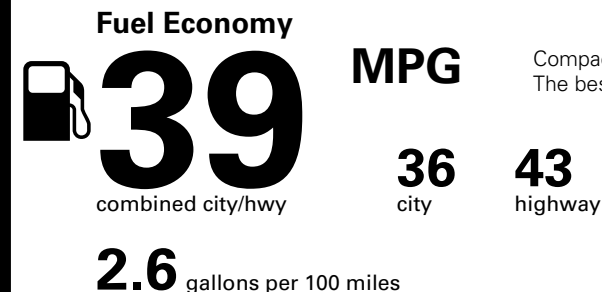

*MSRP (Manufacturer's Suggested Retail Price)

Visit us at www.mitsubishicars.com

EPA DOT Fuel Economy and Environment

Gasoline Vehicle

Compact Cars range from 14 to 113 MPG. The best vehicle rates 136 MPGe.