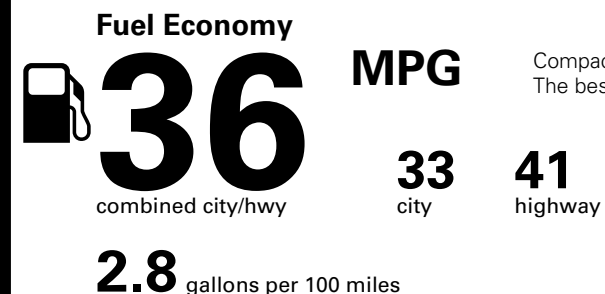

*MSRP (Manufacturer's Suggested Retail Price)

Visit us at www.mitsubishicars.com

EPA DOT Fuel Economy and Environment

Gasoline Vehicle

Compact Cars range from 14 to 113 MPG. The best vehicle rates 136 MPGe.